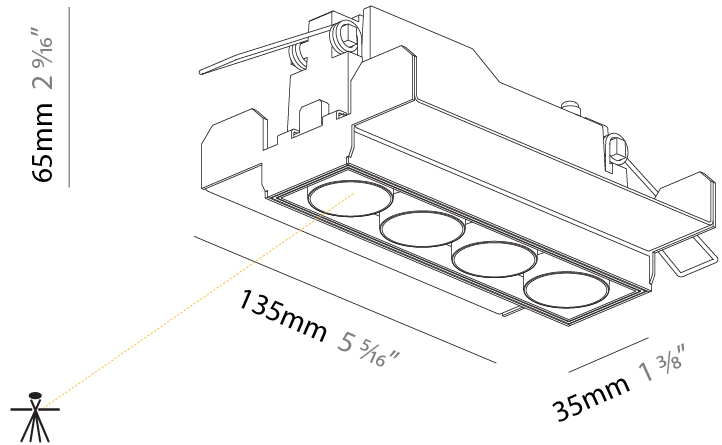

GENERAL

Series: Magiq Micro Dot
Subseries: Magiq 4 Cell Micro-Dot
Brand: Prolicht
Division: Architectural
Mounting Type: Trimless
Mounting Location: Ceiling
Subcategory: Downlight

PHYSICAL

Shape: Rectangle
Length (mm): 135
Length (in): 5 ⁵/₁₆
Width (mm): 35
Width (in): 1 ³/₈
Height (mm): 65
Height (in): 2 ⁹/₁₆
Ceiling Thickness (mm): 12.5
Ceiling Thickness (in): 1/2
Min. Recessing Depth (mm): 100
Min. Recessing Depth (in): 3 ¹⁵/₁₆
Light Distribution: Downlight
Weight (kg): 0.403
Weight (lbs): 0.89
Fixture Material: Aluminum Die Cast
Cut-out Measurements: 142mm / 5 9/16" x 42mm / 1 5/8"
Upon Request: Unique Ceiling Thickness

ELECTRICAL

Lamp Type: LED (Zhaga Standard)
Input Wattage (W): 14.3
Total Output Wattage (W): 13.3
Dimming: Tri-Mode (Non-Dimming and Phase Dimming (120Vac only) and 0-10V Dimming)
Driver Included: No
Driver Location: Remote
Driver Type: Constant Current - Universal
Driver Class: Class 2
Housing: See components
Input Voltage (V): 120 - 277
Constant Current (MA): 1050

LED

Number of LEDs: 4
Color Temperature (°K): 2700 / 3000 / 3500 / 4000
Max. Delivered Lumen (lm): 640 / 694 / 706 / 720
Nominal Lumen (lm): 880 / 954 / 940 / 990
CRI: >90 CRI
Lamp Life (hrs): 50000
Upon Request: Special Color Temperature

OPTICAL

Optic°: 22 / 38
Upon Request: Special Beam Angles

RATINGS AND CERTIFICATIONS

Certified By: CSA Certified to UL and CSA Standards
IP rating: IP44