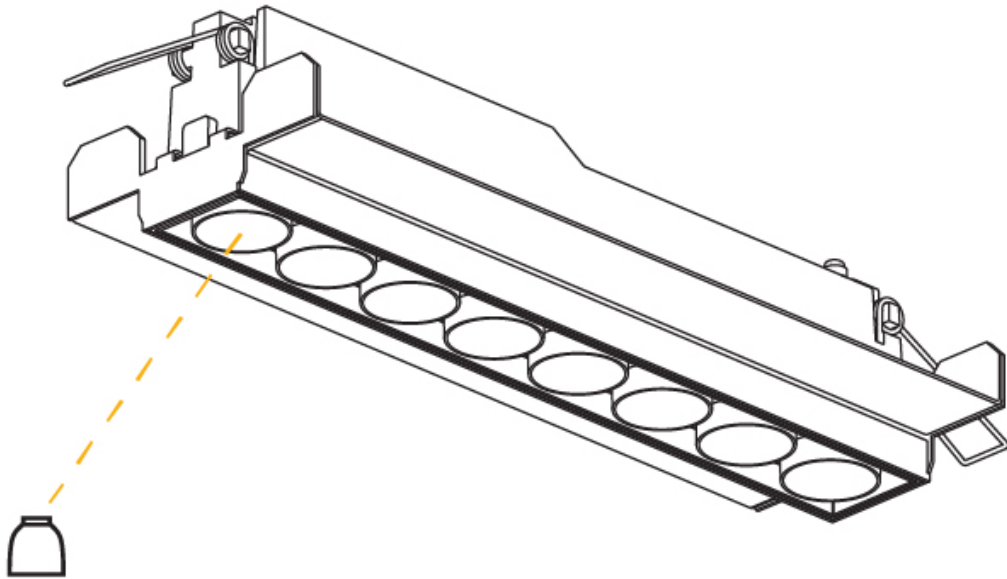

MAGIQ 8 CELL MICRO-DOT TRIMLESS

A35783-

PROJECT _____

TYPE _____

SPECIFIER _____

QUANTITY _____

DATE _____