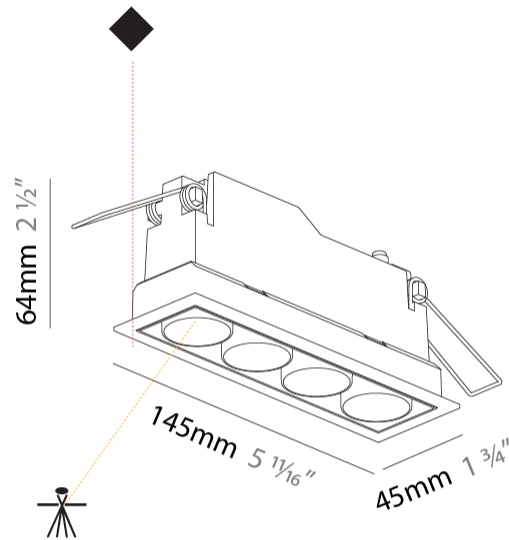

PHYSICAL

Shape: Rectangle
Length (mm): 145
Length (in): 5 11/16
Width (mm): 45
Width (in): 1 3/4
Height (mm): 64
Height (in): 2 1/2
Ceiling Thickness (mm): 10 / 12.5 / 15 / 25 / 30
Ceiling Thickness (in): 3/8 or 1/2 or 9/16 or 1 or 1 3/16
Min. Recessing Depth (mm): 100
Min. Recessing Depth (in): 3 15/16
Light Distribution: Downlight
Weight (kg): 0.265
Weight (lbs): 0.58
Fixture Finish: SSR / BKV / CWI / CRY / HAB / UFT / ITA / RUA / FTG / MYG / LOD / PUS / FRO / FUP / KIA / POP / BLS / SPG / MEY / GOH / GUM / CHC / COM / ABZ / JAG / OBR / MOS / ROR
Fixture Material: Aluminum Die Cast
Cut-out Measurements: 138mm / 5 7/16" x 38mm / 1 1/2"

ELECTRICAL

Lamp Type: LED (Zhaga Standard)
Input Wattage (W): 13.3
Total Output Wattage (W): 13
Dimming: Tri-Mode (Non-Dimming and Phase Dimming (120Vac only) and 0-10V Dimming)
Driver Included: No
Driver Location: Remote
Driver Type: Constant Current - Universal
Driver Class: Class 2
Input Voltage (V): 120 - 277
Constant Current (MA): 1050

LED

Number of LEDs: 4
Color Temperature (°K): 2700 / 3000 / 3500 / 4000
Max. Delivered Lumen (lm): Max 588 / 635 / 648 / 661
Nominal Lumen (lm): 880 / 954 / 970 / 990
CRI: >90 CRI
Lamp Life (hrs): 50000

OPTICAL

Optic°: 22 / 38

RATINGS AND CERTIFICATIONS

Certified By: CSA Certified to UL and CSA Standards
IP rating: IP44

138mm x 38mm
5 7/16" x 1 1/2"

100mm
3 15/16"

5 - 30mm
3/16" - 1 3/16"