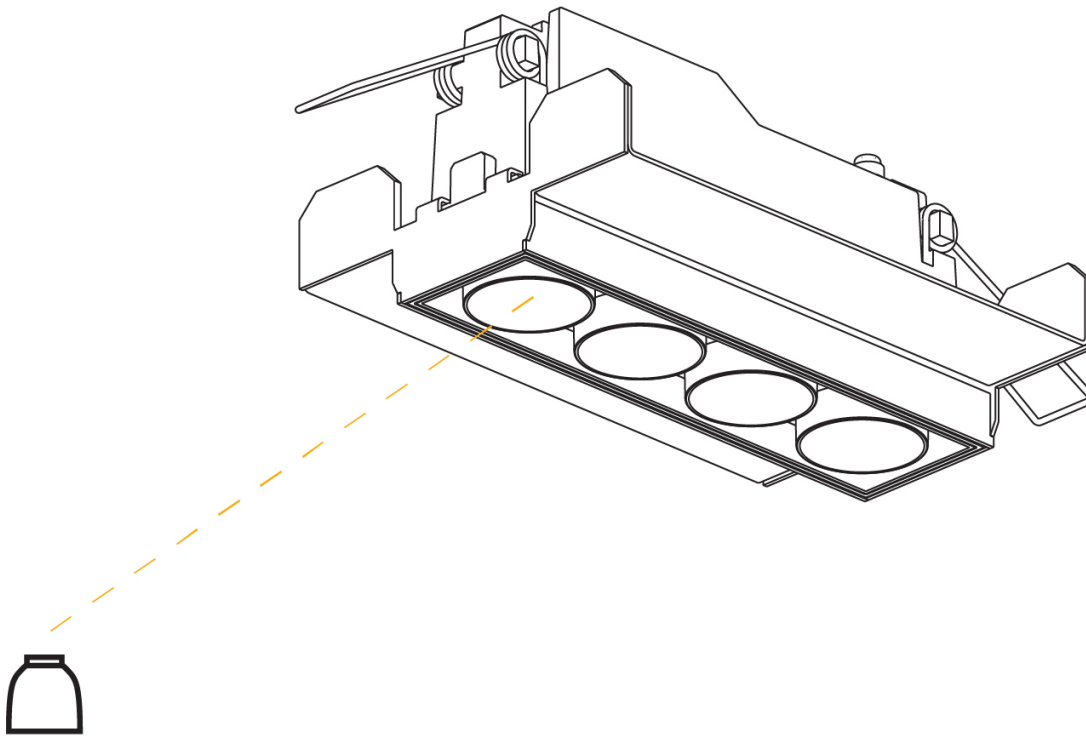

MAGIQ 4 CELL MICRO-DOT TRIMLESS

A35782-

PROJECT _____

TYPE _____

SPECIFIER _____

QUANTITY _____

DATE _____