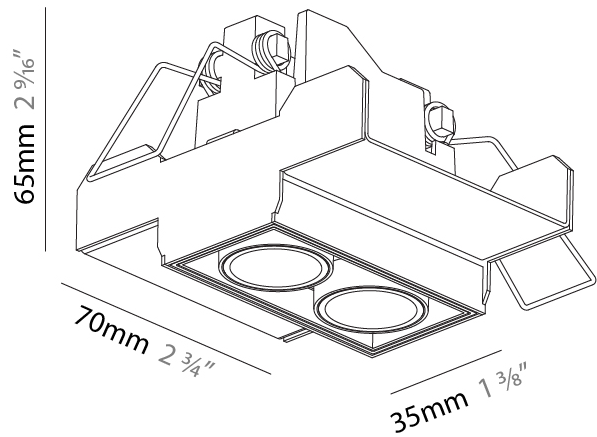

GENERAL

Series: Magiq Micro Dot
Subseries: Magiq 2 Cell Micro-Dot
Brand: Prolicht
Division: Architectural
Mounting Type: Trimless
Mounting Location: Ceiling
Subcategory: Downlight

PHYSICAL

Shape: Rectangle
Length (mm): 70
Length (in): 2 ¾
Width (mm): 35
Width (in): 1 ⅜
Height (mm): 65
Height (in): 2 ⅞
Ceiling Thickness (mm): 12.5
Ceiling Thickness (in): 1/2
Min. Recessing Depth (mm): 100
Min. Recessing Depth (in): 3 ⅝
Light Distribution: Downlight
Weight (kg): 0.241
Weight (lbs): 0.53
Fixture Finish: BLK
Fixture Material: Aluminum Die Cast
Cut-out Measurements: 82mm / 3 1/4" x 42mm / 1 5/8"
Upon Request: Unique Ceiling Thickness

ELECTRICAL

Lamp Type: LED (Zhaga Standard)
Input Wattage (W): 9
Total Output Wattage (W): 6.6
Dimming: Tri-Mode (Non-Dimming and Phase Dimming (120Vac only) and 0-10V Dimming)
Driver Included: No
Driver Location: Remote
Driver Type: Constant Current - Universal
Driver Class: Class 2
Input Voltage (V): 120 - 277
Constant Current (MA): 1050

LED

Number of LEDs: 2
Color Temperature (°K): 2700 / 3000 / 3500 / 4000
Max. Delivered Lumen (lm): 320 / 349 / 357 / 364
Nominal Lumen (lm): 440 / 465 / 470 / 480
CRI: >90 CRI
Lamp Life (hrs): 50000
Upon Request: Special Color Temperature

OPTICAL

Optic°: 22 / 38
Upon Request: Special Beam Angles

RATINGS AND CERTIFICATIONS

Certified By: CSA Certified to UL and CSA Standards
IP rating: IP44