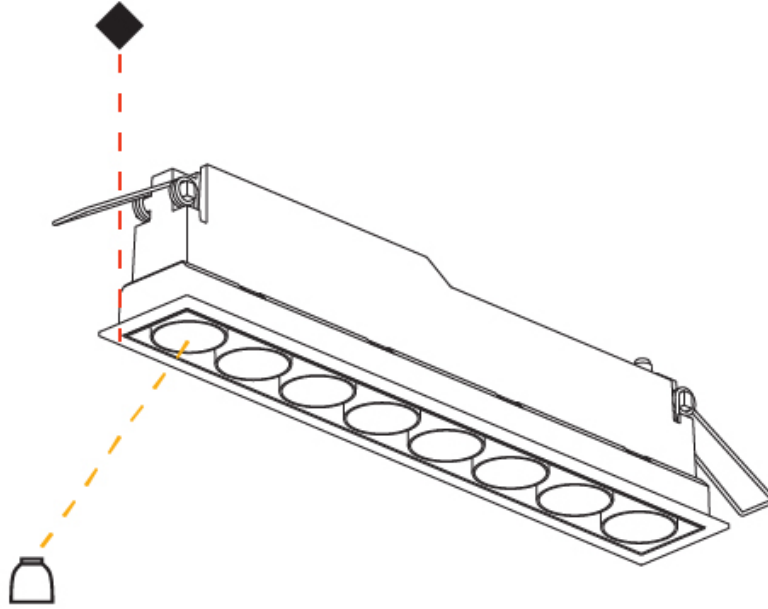

MAGIQ 8 CELL MICRO-DOT RECESSED

A35787-

PROJECT	_____
TYPE	_____
SPECIFIER	_____
QUANTITY	_____
DATE	_____