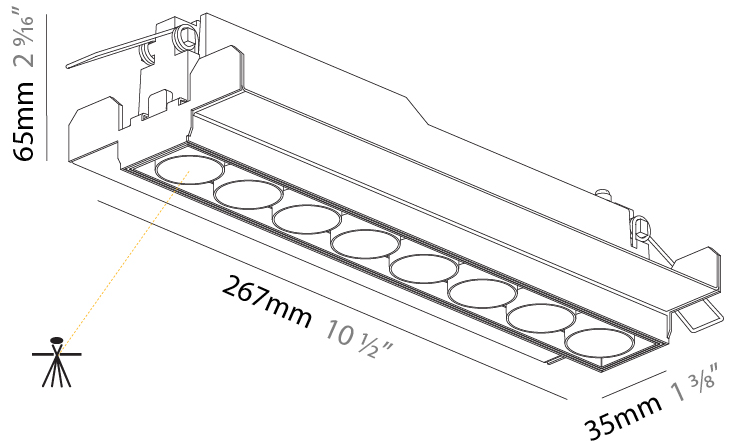

GENERAL

Series: Magiq Micro Dot
Subseries: Magiq 8 Cell Micro-Dot
Brand: Prolicht
Division: Architectural
Mounting Type: Trimless
Mounting Location: Ceiling
Subcategory: Downlight

PHYSICAL

Shape: Rectangle
Length (mm): 267
Length (in): 10 1/2
Width (mm): 35
Width (in): 1 3/8
Height (mm): 64
Height (in): 2 1/2
Ceiling Thickness (mm): 12.5
Ceiling Thickness (in): 1/2
Min. Recessing Depth (mm): 100
Min. Recessing Depth (in): 3 15/16
Light Distribution: Downlight
Weight (kg): 0.737
Weight (lbs): 1.61
Fixture Material: Aluminum Die Cast
Cut-out Measurements: 272mm / 10 11/16" x 42mm / 1 5/8"
Upon Request: Unique Ceiling Thickness

ELECTRICAL

Lamp Type: LED (Zhaga Standard)
Input Wattage (W): 30.2
Total Output Wattage (W): 25.9
Dimming: Tri-Mode (Non-Dimming and Phase Dimming (120Vac only) and 0-10V Dimming)
Driver Included: No
Driver Location: Remote
Driver Type: Constant Current - Universal
Driver Class: Class 2
Input Voltage (V): 120 - 277
Constant Current (MA): 1050

LED

Number of LEDs: 8
Color Temperature (°K): 2700 / 3000 / 3500 / 4000
Max. Delivered Lumen (lm): 1281 / 1388 / 1412 / 1441
Nominal Lumen (lm): 1761 / 1908 / 1941 / 1980
CRI: >90 CRI
Lamp Life (hrs): 50000
Upon Request: Special Color Temperature

OPTICAL

Optic: 21 / 38
Upon Request: Special Beam Angles

RATINGS AND CERTIFICATIONS

Certified By: CSA Certified to UL and CSA Standards
IP rating: IP44