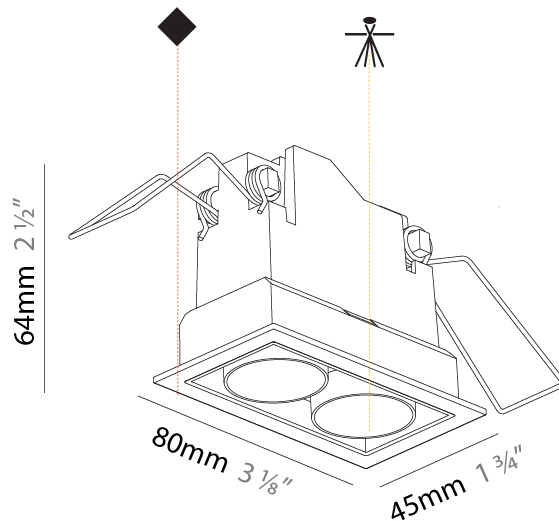

GENERAL

Series: Magiq Micro Dot
 Subseries: Magiq 4 Cell Micro-Dot
 Brand: Prolicht
 Division: Architectural
 Mounting Type: Recessed
 Mounting Location: Ceiling
 Subcategory: Downlight

PHYSICAL

Shape: Rectangle
 Length (mm): 145
 Length (in): 5 11/16
 Width (mm): 45
 Width (in): 1 3/4
 Height (mm): 64
 Height (in): 2 1/2
 Ceiling Thickness (mm): 10 / 12.5 / 15 / 25 / 30
 Ceiling Thickness (in): 3/8 or 1/2 or 9/16 or 1 or 1 3/16
 Min. Recessing Depth (mm): 100
 Min. Recessing Depth (in): 3 15/16
 Light Distribution: Downlight
 Weight (kg): 0.265
 Weight (lbs): 0.58
 Fixture Finish: SSR / BKV / CWI / CRY / HAB / UFT / ITA / RUA / FTG / MYG / LOD / PUS / FRO / FUP / KIA / POP / BLS / SPG / MEY / GOH / GUM / CHC / COM / ABZ / JAG / OBR / MOS / ROR
 Fixture Material: Aluminum Die Cast
 Cut-out Measurements: 138mm / 5 7/16" x 38mm / 1 1/2"

GENERAL

Series: Magiq Micro Dot
Subseries: Magiq 2 Cell Micro-Dot
Brand: Prolicht
Division: Architectural
Mounting Type: Recessed
Mounting Location: Ceiling
Subcategory: Downlight

PHYSICAL

Shape: Rectangle
Length (mm): 80
Length (in): 3 1/8
Width (mm): 45
Width (in): 1 3/4
Height (mm): 64
Height (in): 2 1/2
Ceiling Thickness (mm): 10 / 12.5 / 15 / 25 / 30
Ceiling Thickness (in): 3/8 or 1/2 or 9/16 or 1 or 1 3/16
Min. Recessing Depth (mm): 100
Min. Recessing Depth (in): 3 15/16
Light Distribution: Downlight
Weight (kg): 0.145
Weight (lbs): 0.32
Fixture Finish: SSR / BKV / CWI / CRY / HAB / UFT / ITA / RUA / FTG / MYG / LOD / PUS / FRO / FUP / KIA / POP / BLS / SPG / MEY / GOH / GUM / CHC / COM / ABZ / JAG / OBR / MOS / ROR
Fixture Material: Aluminum Die Cast
Cut-out Measurements: 73mm / 2 7/8" x 38mm / 1 1/2"

Optic°: 22 / 38

RATINGS AND CERTIFICATIONS

Certified By: CSA Certified to UL and CSA Standards
IP rating: IP44

73mm x 38mm
2 7/8" x 1 1/2"

100mm
3 15/16"

10 - 30mm
3/8" - 1 3/16"

MAGIQ 2 CELL MICRO-DOT RECESSED